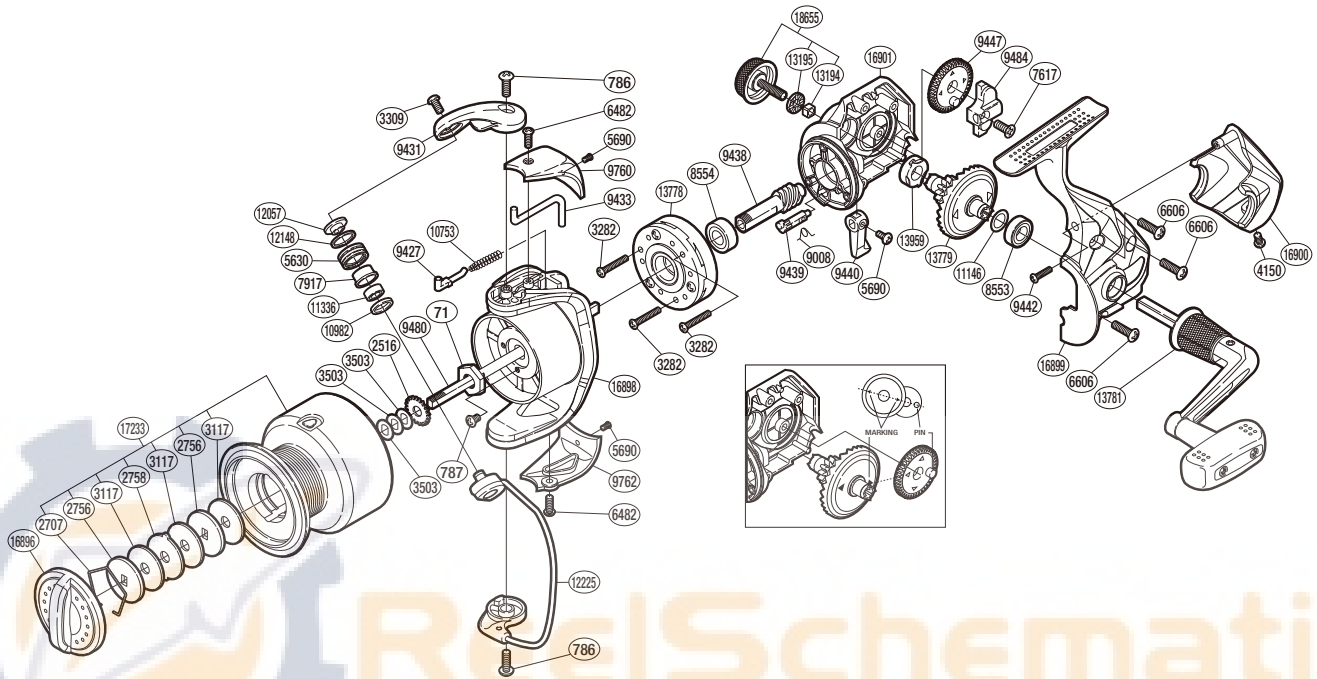

# SHIMANO

NEXAVE SA-RB

NEX-4000FD

Please note that the number of adjusting washers may not be the same as shown in the exploded views. (Adjustment will vary with each individual product.)

(51SG714004U)

Part No.	Description	Part No.	Description	Part No.	Description
RD 0071	Rotor Nut	RD 8553	Ball Bearing	RD11336	Ball Bearing
RD 0786	Screw	RD 8554	Ball Bearing	RD12057	Line Roller Washer
RD 0787	Screw	RD 9008	Anti-Reverse Cam Spring	RD12148	Line Roller Spacer
RD 2516	Spool Support	RD 9427	Bail Spring Guide	RD12225	Bail Assembly
RD 2707	Drag Washers Retainer	RD 9431	Bail Arm	RD13177	Handle Screw Cap Spacer
RD 2756	Key Washer	RD 9433	Bail Trip Lever	RD13194	Handle Screw Lock
RD 2758	Eared Washer	RD 9438	Pinion Gear	RD13778	Roller Clutch Assembly
RD 3117	Drag Washer	RD 9439	Anti-Reverse Cam	RD13779	Drive Gear
RD 3282	Screw	RD 9440	Anti-Reverse Lever	RD13781	Handle Assembly
RD 3309	Screw	RD 9442	Screw	RD13959	Drive Gear Bushing
RD 3503	Spool Washer	RD 9447	Oscillating Gear	RD16896	Drag Knob
RD 4150	Screw	RD 9480	Main Shaft	RD16898	Rotor
RD 5630	Line Roller	RD 9484	Oscillating Slider	RD16899	Side Cover
RD 5690	Screw	RD 9760	Bail Spring Cover	RD16900	Rear Protector
RD 6482	Screw	RD 9762	Bail Hold Support Guard	RD16901	Body
RD 6606	Screw	RD10753	Bail Spring	RD17233	Spool Assembly
RD 7617	Screw	RD10982	Bearing Spacer	RD18655	Handle Screw Cap
RD 7917	Line Roller Bushing	RD11146	Washer		